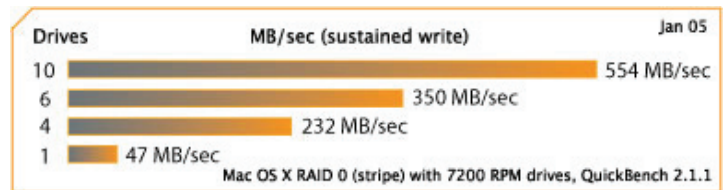

*G5Jam Express is for the Dual Core G5 or Quad (Dual Dual Core) G5s with the PCI Express slot. For older G5s, please see [G5Jam](#) and