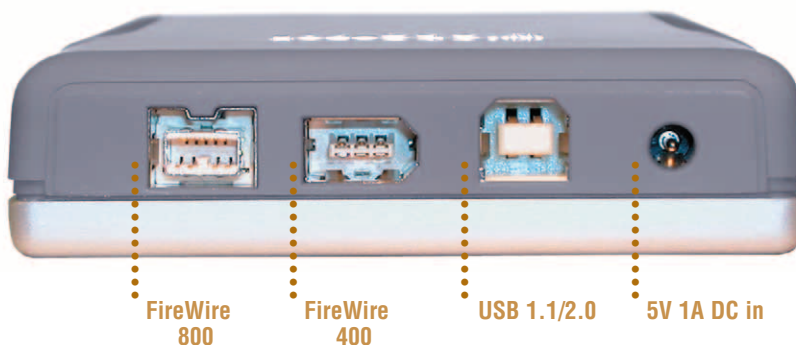

Power LEDs

Indicate power is on (or off).

Access LEDs

Indicate power is being accessed.

Brushed and Embossed Aluminum Case

With textured finish.

Drive Capacities

Available with 2.5" notebook drives or install your own.

Extremely Fast Transfer Rates

FireWire 800 will outperform many older desktop FireWire drives when configured with a 7200 RPM drive.

Small Size

Take it anywhere. Fits in your pocket.

World-compatible AC Adapter (optional)

Accepts 100-240VAC so you can trot the globe.

TECHNICAL SPECIFICATIONS

Interface:

FireWire 800, 400 and USB2 utilizing latest Oxford firmware, OXUF922.

Data Speeds

FireWire 800 port: up to 800 Mbps

FireWire 400 port: up to 400 Mbps

USB2 port: up to 480 Mbps

Power Supply

+5V DC / 1 Amp plug

Operating Temperature

50° - 85° Fahrenheit (10° - 30° Celsius)

Operating Humidity

5% to 95%, noncondensing

Drive Compatibility

ATA5 and ATA6 2.5" 9.5mm notebook drives.

Check website for latest information.

Operating System

Windows 2K, XP

Macintosh OS 9.1, 9.2, OS X

Linux distributions that support FireWire

Shipping Weight

2 lbs.

Dimensions

5.4" x 3.2" x 0.8" (135mm x 81 mm x 20mm)

Certification

FCC, CE

INCLUDES:

Brushed and Embossed enclosure with grip textured body
FireWire 800 cable
FireWire 400 cable
FireWire 400 iLink adapter
USB power cable with pass through
USB2 cable
Information CD
Limited Warranty Statement
AC adapter is optional
Order code: CGB

First-class Tech Support

We don't want anything to go wrong with your WiebeTech product. But if it does, Tech Support is standing by and ready to help.

We have online assistance and a toll-free number to help get you the answers you need. **1-866-744-8722** • support@wiebetech.com